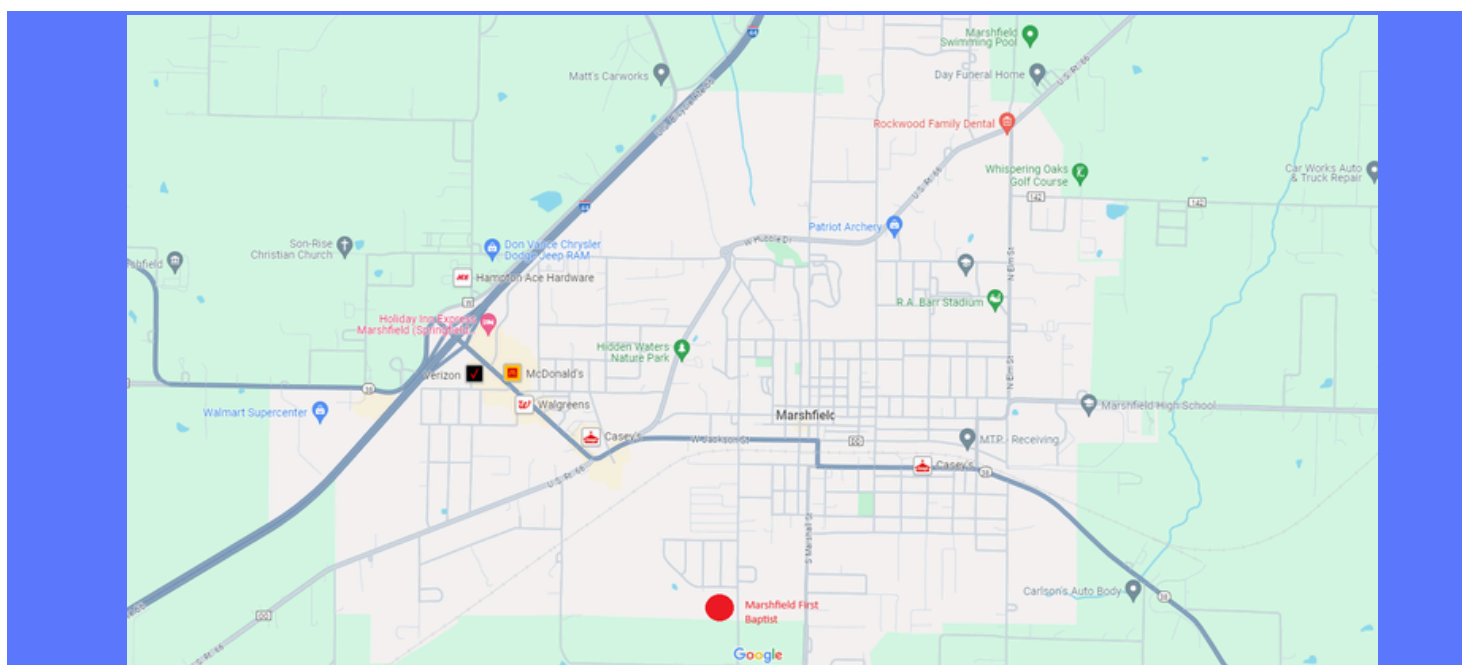

Welcome to
MARSHFIELD, MO

Part of the Springfield metropolitan area, Marshfield is a small town and the county seat of Webster County, Missouri.

Community Info.

- **Population: 7,468 (2020 Census)**
- **Annual Events:**
 - **Cherry Blossom Festival (April)**
 - **Independence Day Parade**
 - **Rodeo & Fair (July)**

Marshfield R1 School District

Home of the
Marshfield Bluejays

- **3051 total students**
- **6 Buildings**
 - **Early Childhood Center**
 - **Hubble (K-1)**
 - **Webster (2-3)**
 - **Shook (4-5)**
 - **JH (6-8)**
 - **High School**
- **Offers athletic programs in over 10 different sports**

Marshfield First Baptist 5 Mile Mission Field